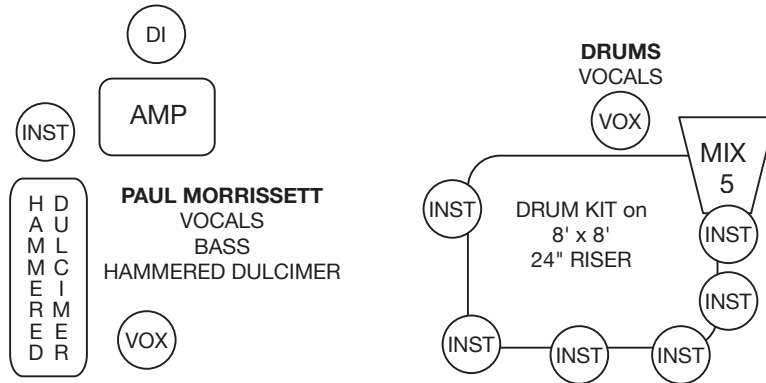

THE KLEZMATICS

7 PERSON / BROTHER MOSES SMOTE THE WATER PROGRAM STAGE PLOT

FOR MORE INFORMATION CALL
TRACTOR BEAM MANAGEMENT 212 204.2490
TRACTOR-BEAM.COM

JOSHUA NELSON
VOCALS
PIANO

LORIN SKLAMBERG
LEAD VOCALS
ACOUSTIC GUITAR
ACCORDION
IN-EAR MONITOR