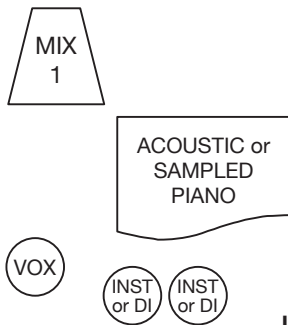

# THE KLEZMATICS

6 PERSON / STANDARD PROGRAM  
STAGE PLOT

FOR MORE INFORMATION CALL  
TRACTOR BEAM MANAGEMENT 212 204.2490  
TRACTOR-BEAM.COM

**LORIN SKLAMBERG**  
LEAD VOCALS  
ACOUSTIC GUITAR  
ACCORDION  
IN-EAR MONITOR