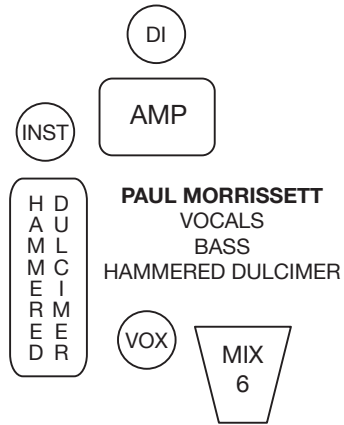

# THE KLEZMATICS

6 PERSON / STANDARD PROGRAM  
STAGE PLOT

FOR MORE INFORMATION CALL  
TRACTOR BEAM MANAGEMENT 212 204.2490  
TRACTOR-BEAM.COM

**LORIN SKLAMBERG**  
LEAD VOCALS  
ACOUSTIC GUITAR  
ACCORDION  
IN-EAR MONITOR

**LISA GUTKIN**  
VIOLIN  
VOCALS

**MATT DARRIAU**  
VOCALS  
SAX  
CLARINET  
FLUTE

**FRANK LONDON**  
VOCALS  
TRUMPET  
KEYS