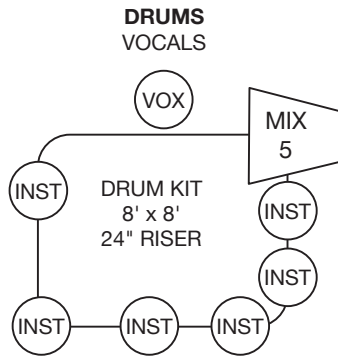

# THE KLEZMATICS

6 PERSON / STANDARD PROGRAM  
STAGE PLOT

FOR MORE INFORMATION CALL  
TRACTOR BEAM MANAGEMENT 212 204.2490  
TRACTOR-BEAM.COM

**LORIN SKLAMBERG**  
LEAD VOCALS  
ACOUSTIC GUITAR  
ACCORDION  
IN-EAR MONITOR